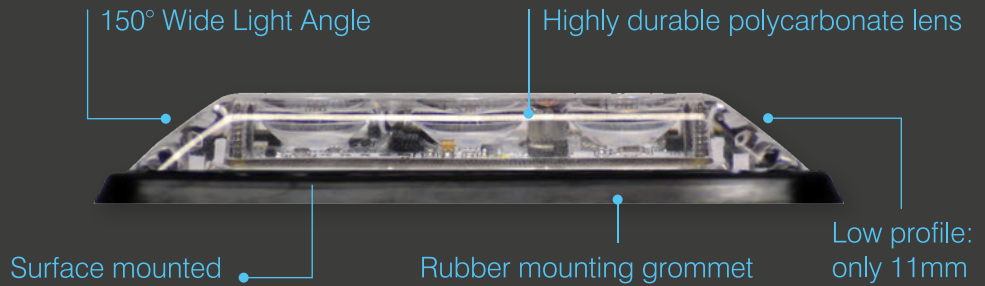

FEATURES

12/24V Multivolt

5 Year Warranty

ECE Approved

Shock, water and dust proof (IP67)

3Watt LEDs

150° Ultra-Wide Light Angle

High-Brightness – No Fade

Available in ECE R65 or ECE R10 Versions ✓

Tel: +44 (0)121 313 2222 Fax: +44 (0)121 313 2272

Email: sales@ledautolamps-uk.com

LED Autolamps Europe LLP, Unit 8J, Maybrook Business Park, Minworth, Sutton Coldfield, B76 1AL, United Kingdom