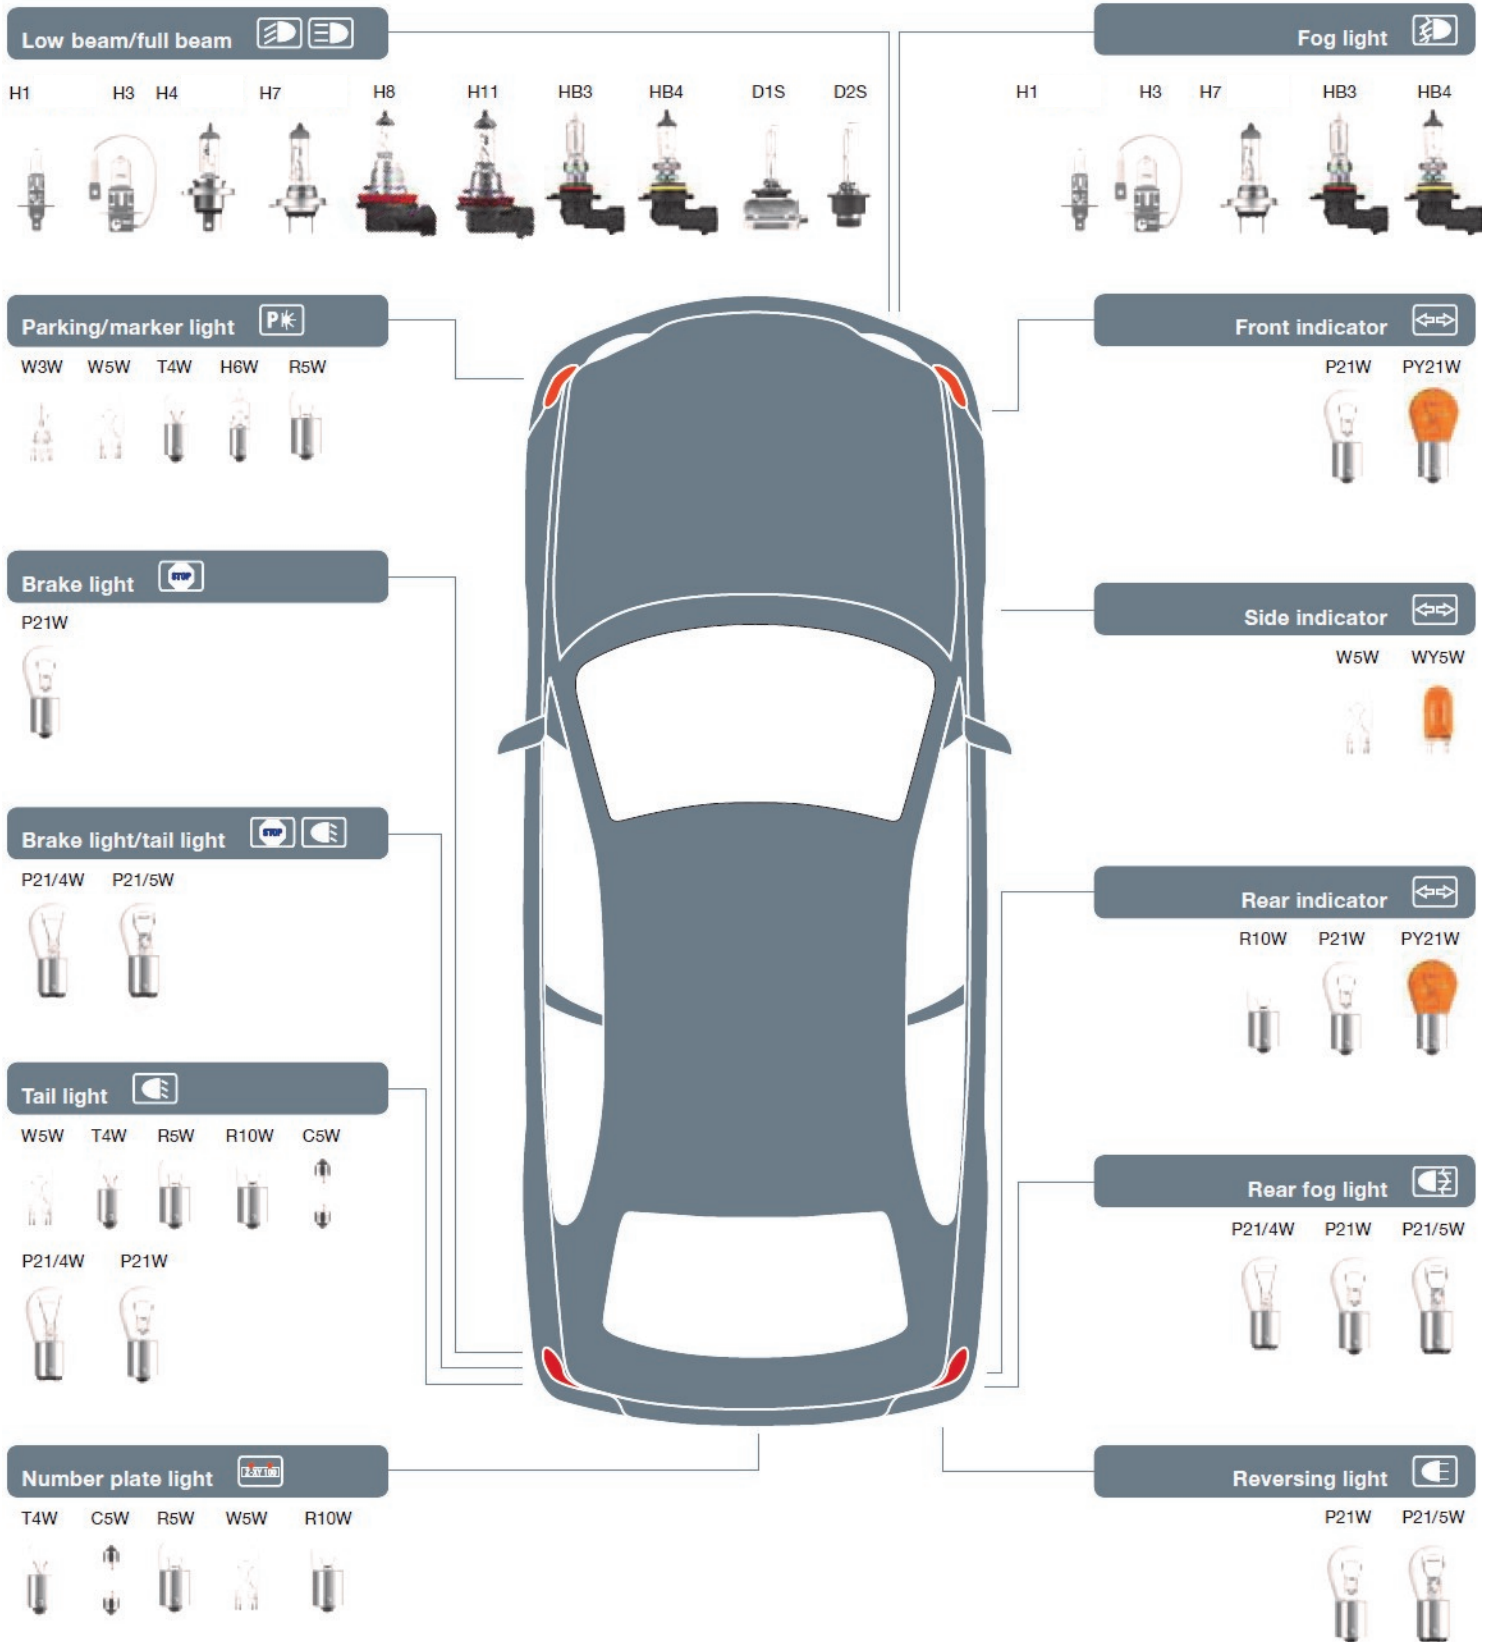

COMMERCIAL VEHICLE BULB CHART

Call 01763 274185 for more help and advice

Email your questions or order to sales@dun-bri.com Visit www.dun-bri-group.com/help

CAR & LIGHT VAN BULB CHART

Call 01763 274185 for more help and advice