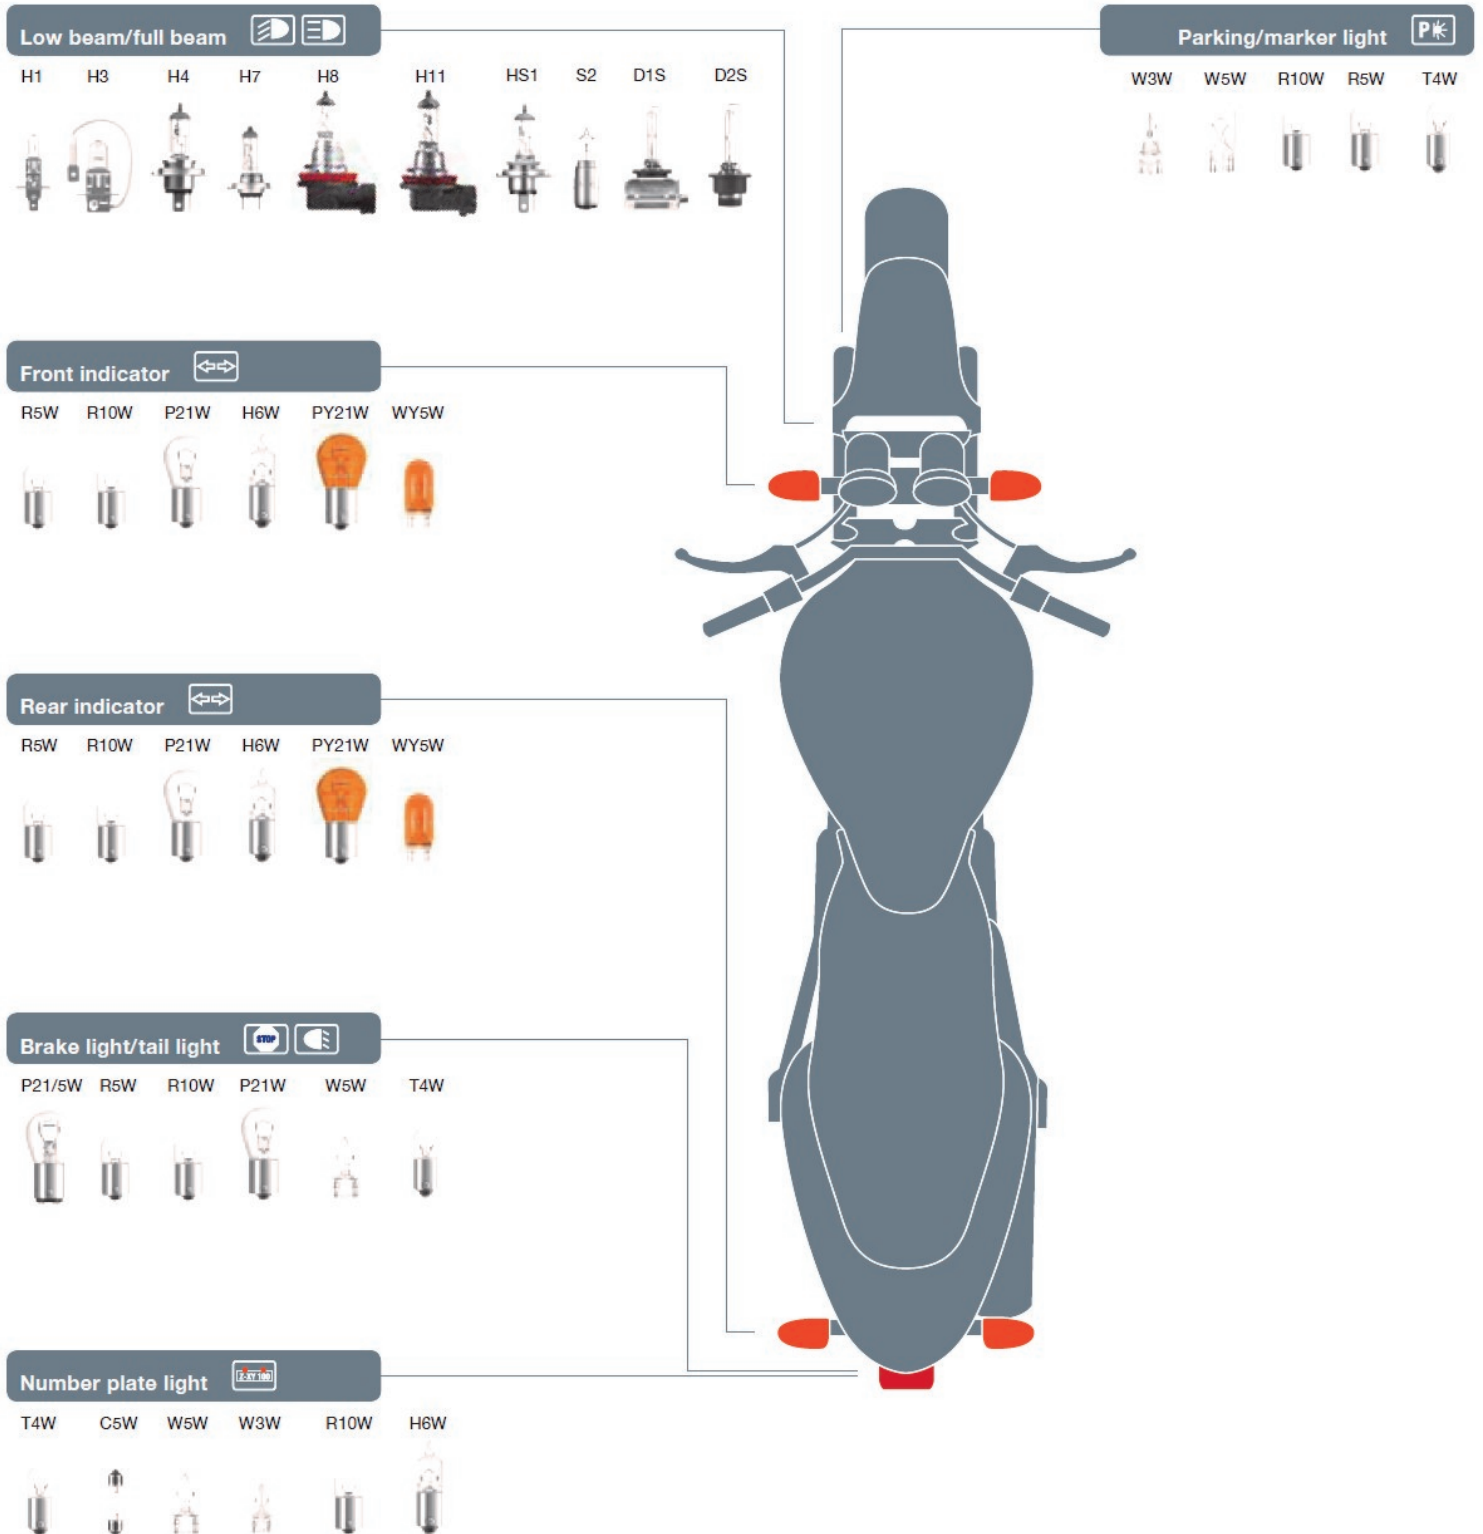

COMMERCIAL VEHICLE BULB CHART

Call 01763 274185 for more help and advice

Email your questions or order to sales@dun-bri.com Visit www.dun-bri-group.com/help

CAR & LIGHT VAN BULB CHART

Call 01763 274185 for more help and advice

Email your questions or order to sales@dun-bri.com Visit www.dun-bri-group.com/help

MOTORCYCLE BULB CHART

Call 01763 274185 for more help and advice