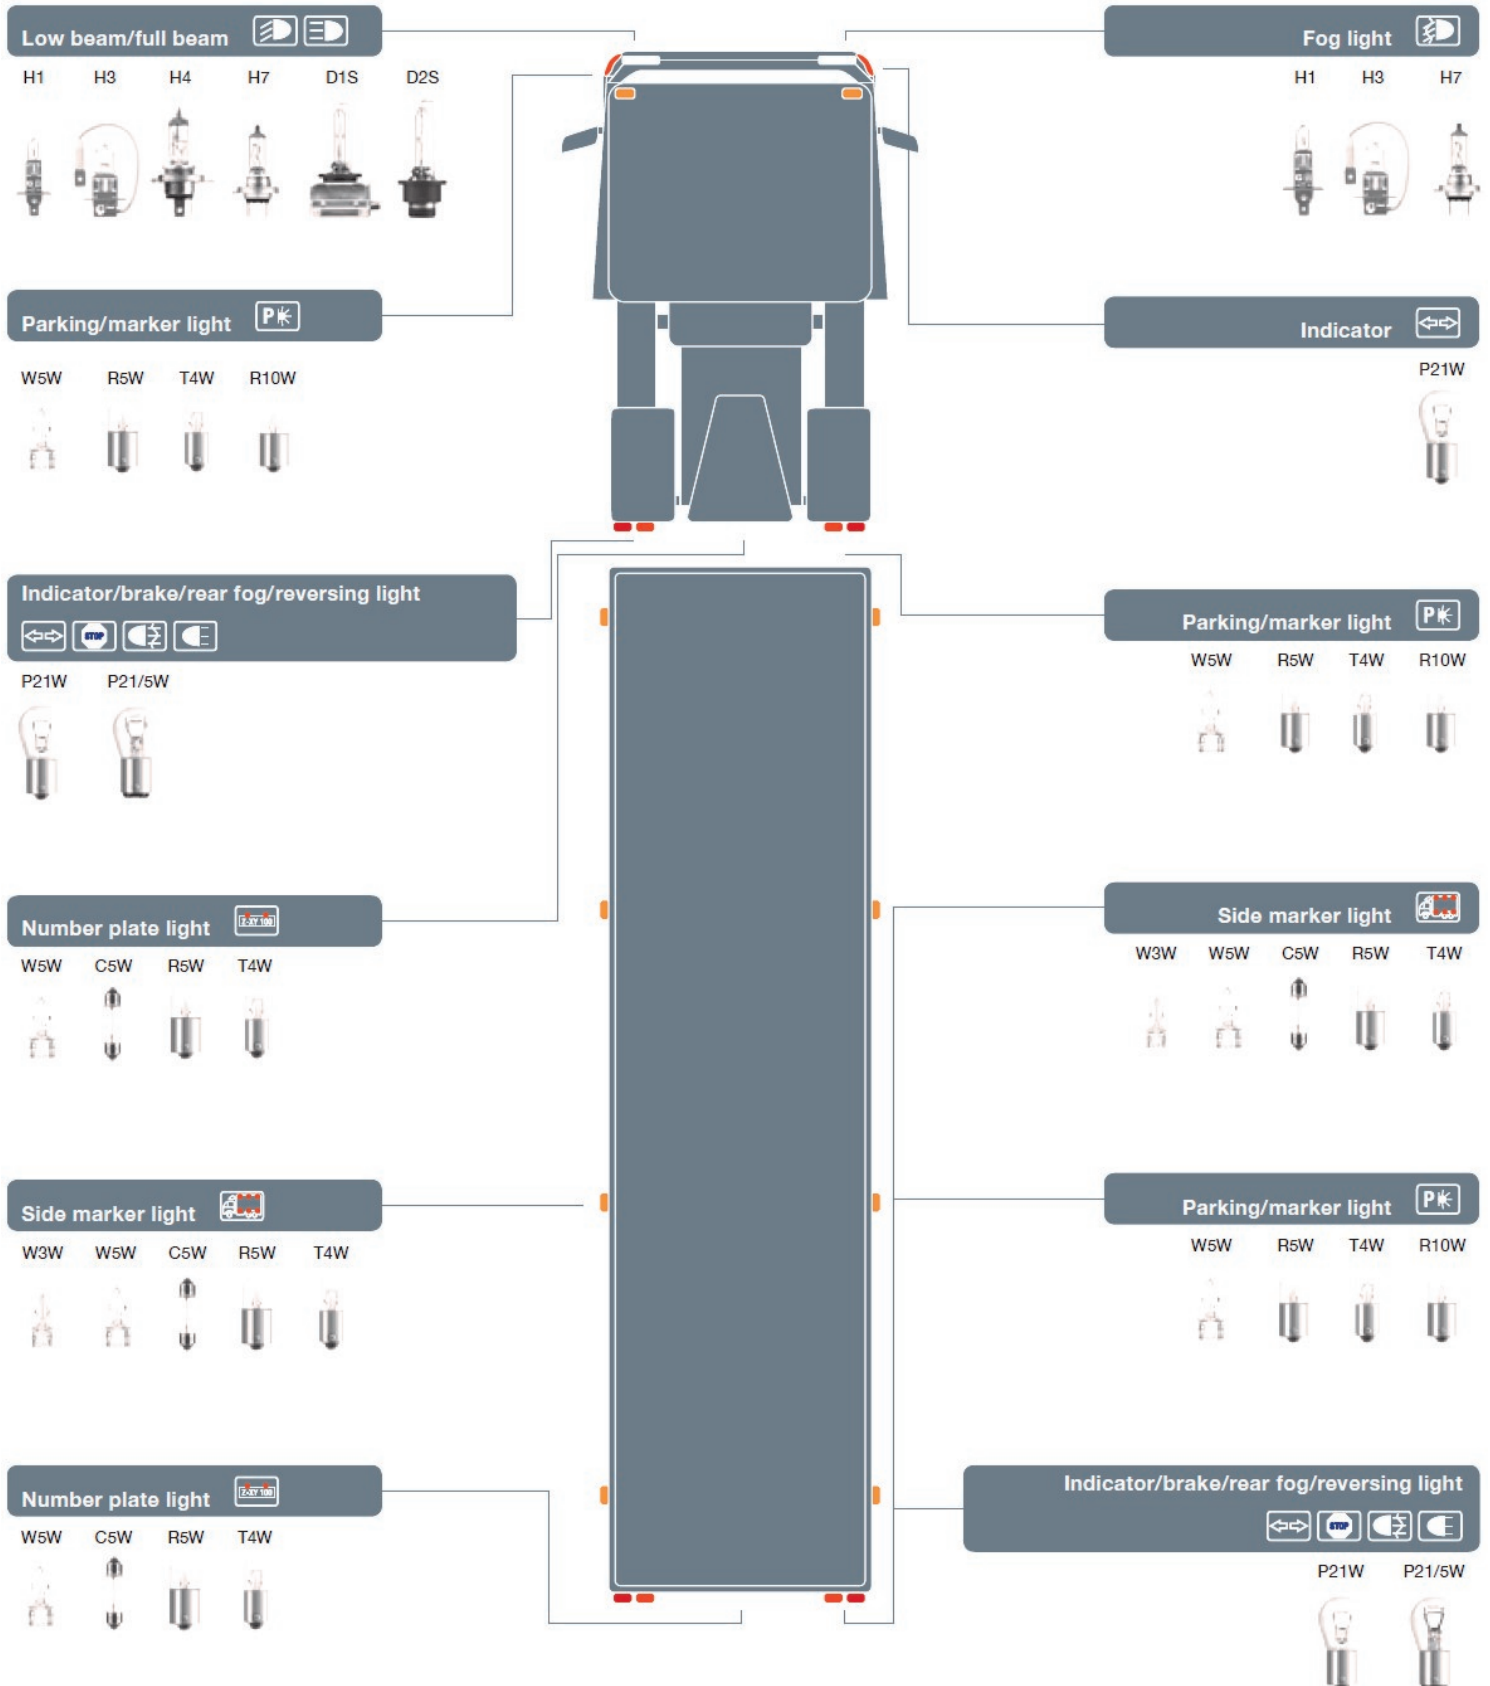

COMMERCIAL VEHICLE BULB CHART

Call 01763 274185 for more help and advice

Email your questions or order to sales@dun-bri.com Visit www.dun-bri-group.com/help

CAR & LIGHT VAN BULB CHART

Call 01763 274185 for more help and advice

Email your questions or order to sales@dun-bri.com Visit www.dun-bri-group.com/help

MOTORCYCLE BULB CHART

Call 01763 274185 for more help and advice